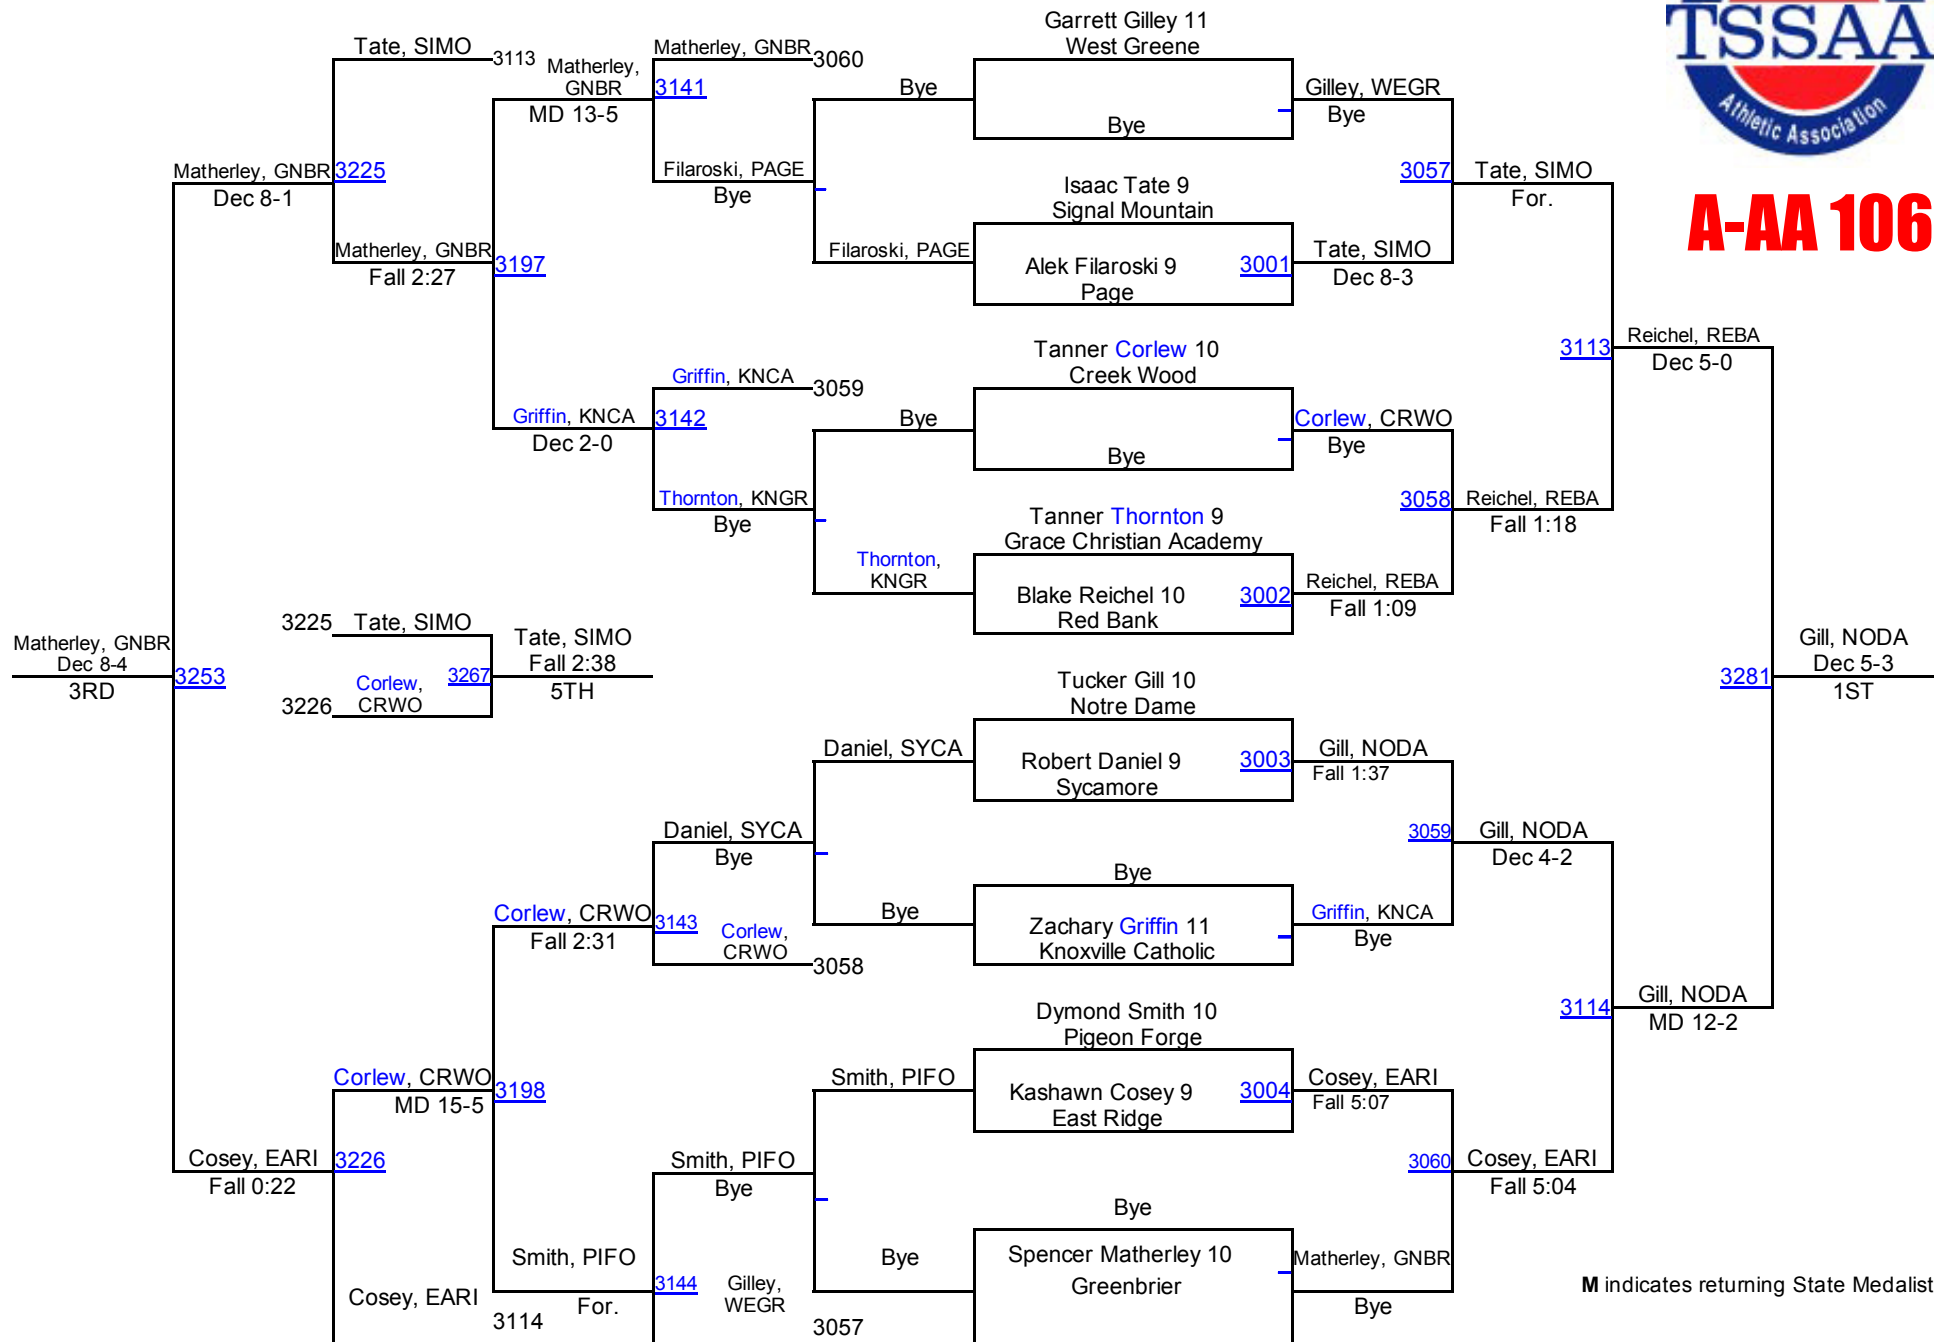

# 2015 TSSAA State Championships

**A-AA 106**

M indicates returning State Medalist